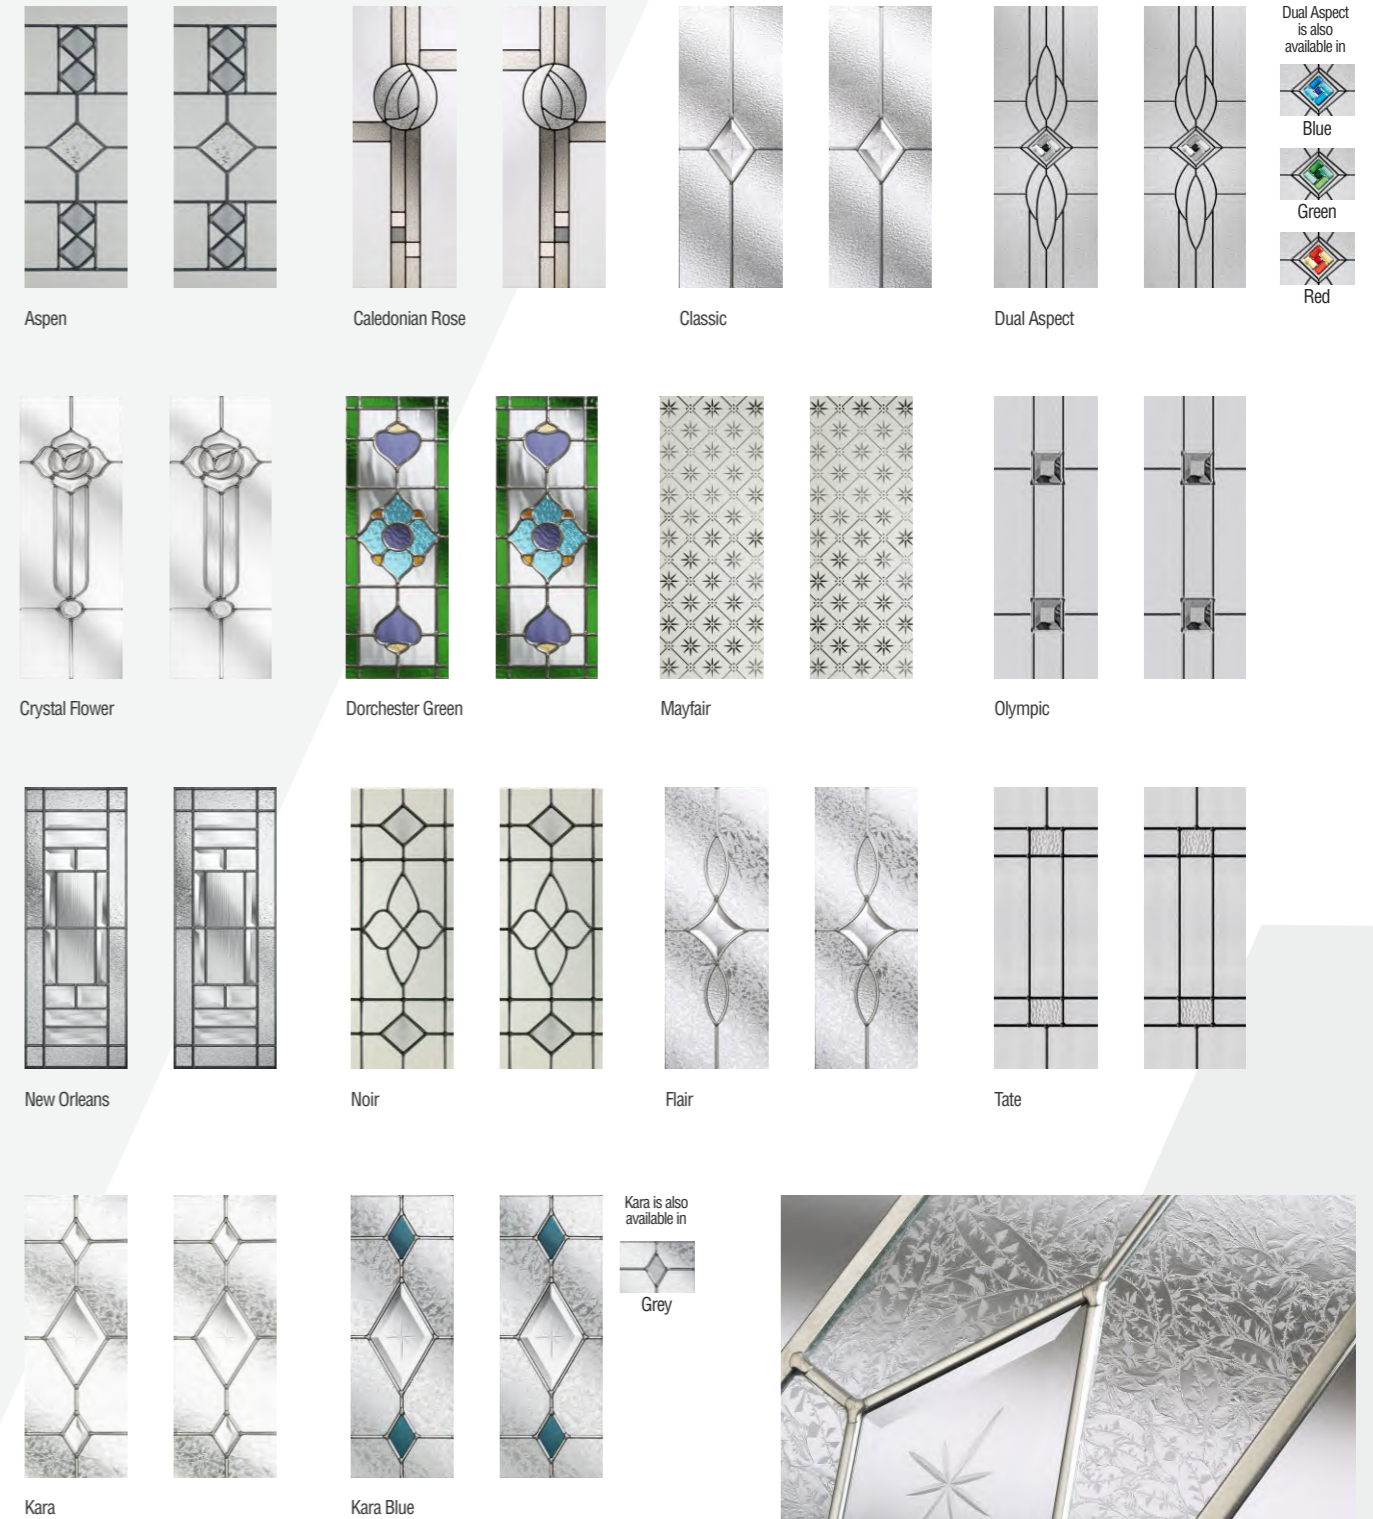

The Lindisfarne door depicts a vintage look reflecting the style of the 1930's.

Kara