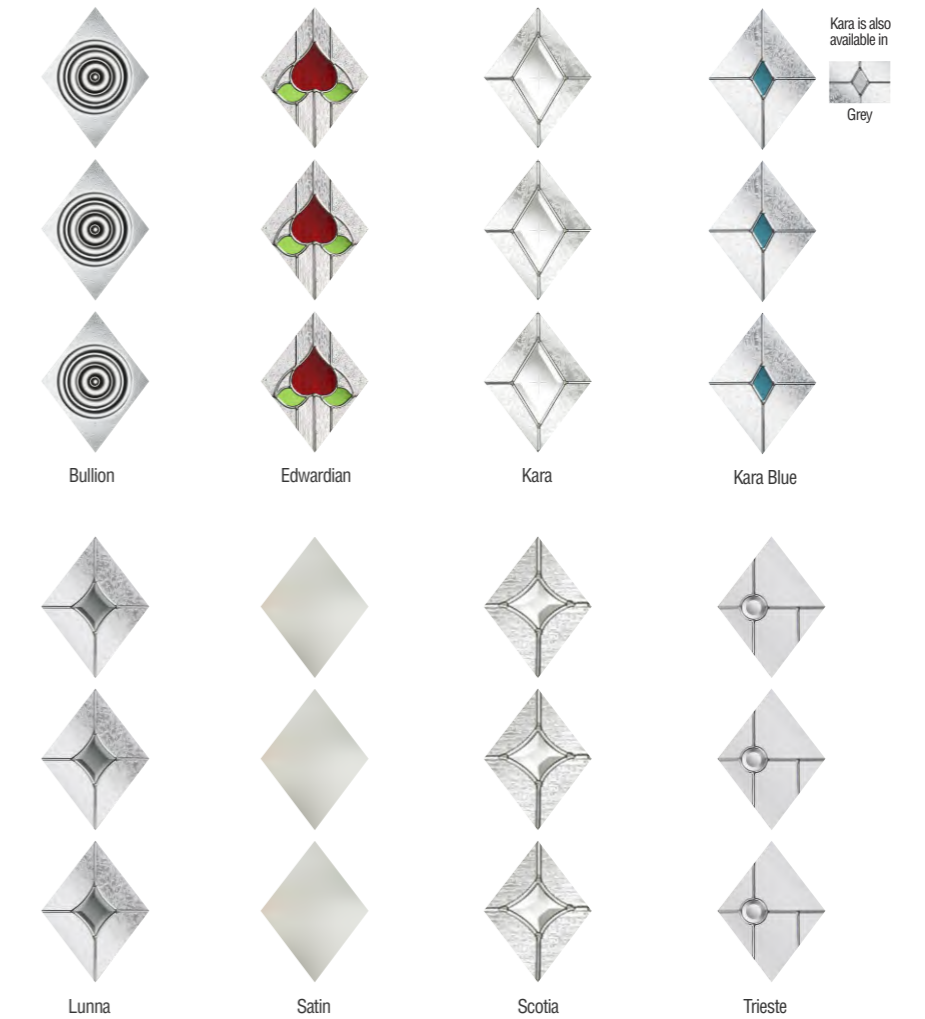

Cottage Small

Cottage Windsor

Cottage Diamond

Cottage 3 Diamond