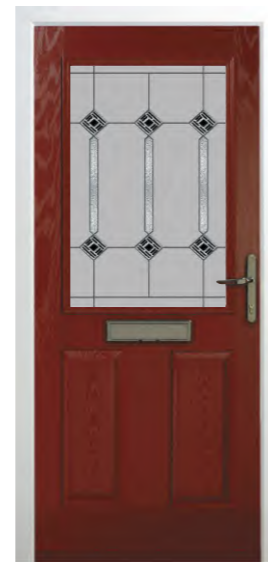

Red with Infinity glass