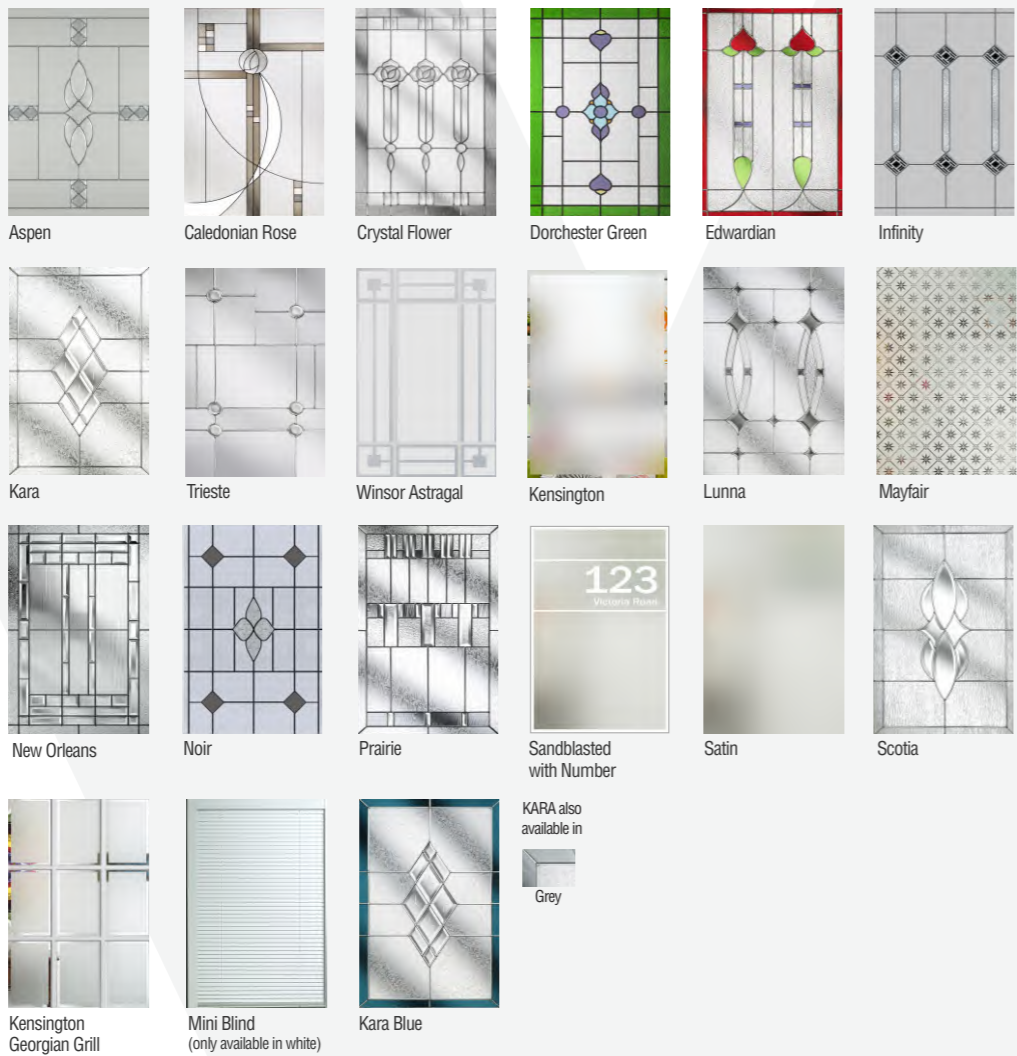

Kara

Kara Blue

Kara is also available in

Cottage Small

Basalt Grey with Prairie glass

Cottage Windsor

Chartwell with Lunna glass

Cottage Diamond