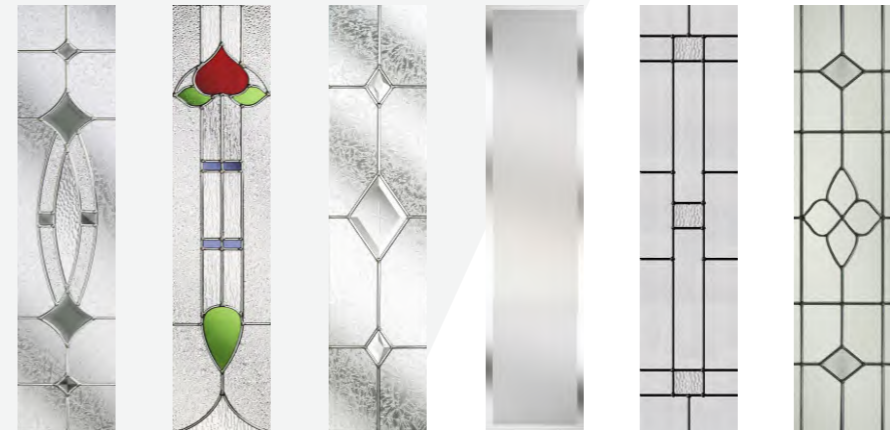

Glazing can be in the centre or hinge side of the Stirling door if preferred. Please mark clearly on your order if you require this option, otherwise the glass will be positioned as shown.

Grey with Tahoe Blue glass, including off-set bar handle

Our contemporary door range gives your home instant wow factor. Available in a huge range of colours and styles, and with a series of modern glazing designs.

Aspen Caledonian Rose Infinity

Aurora Delta Crystal Flower