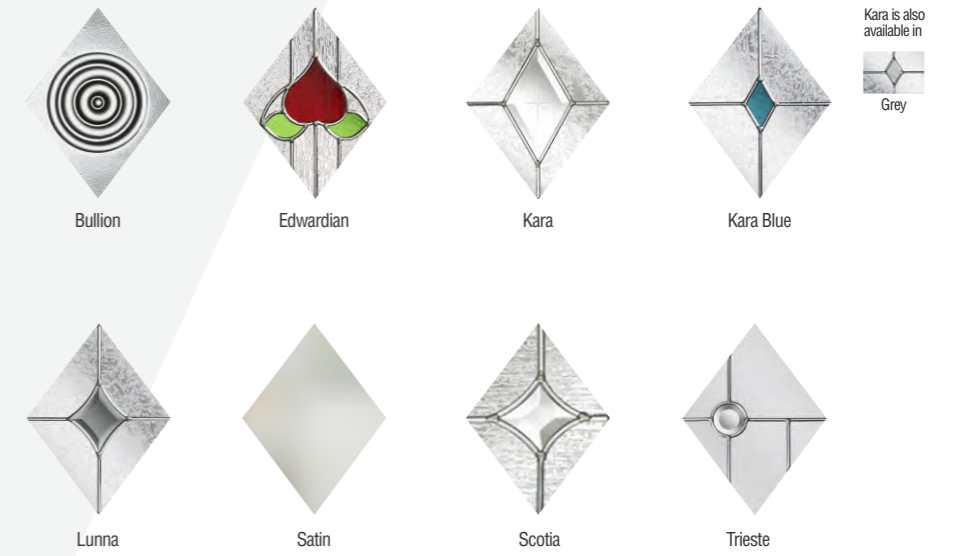

Dual Aspect Black

Dual Aspect is also available in

Lunna

Mayfair

New Orleans

Noir

Prairie

Trieste

Kara

Kara Blue

Kara is also available in

Cottage Small

Basalt Grey with Prairie glass

Cottage Windsor

Chartwell with Lunna glass

Cottage Diamond

Ultramarine Blue with Kara Blue glass

Cottage 3 Diamond

Slate Grey with Kara Grey glass

Anthracite Grey with Tahoe Black glass

Our range of stunning Inox glazed doors combine the high performance of GRP composite materials with beautiful style to give a truly contemporary look to any entranceway.