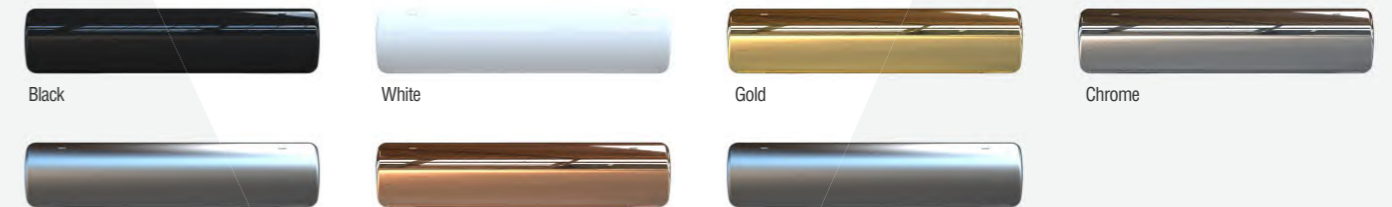

For extra security add the Optional Rim Latch traditional lock

Gold Chrome

Rounded

Knockers

Black Gold Chrome Stainless Steel Rose Gold Satin Nickel

Letterplates

Black White Gold Chrome Stainless Steel Rose Gold Satin Nickel

Handles

Black White Gold Chrome Stainless Steel Rose Gold Satin Nickel

Cylinder Pulls

Black Gold Chrome Stainless Steel Rose Gold Satin Nickel

Numbers

Black Gold Chrome Stainless Steel Rose Gold Satin Nickel