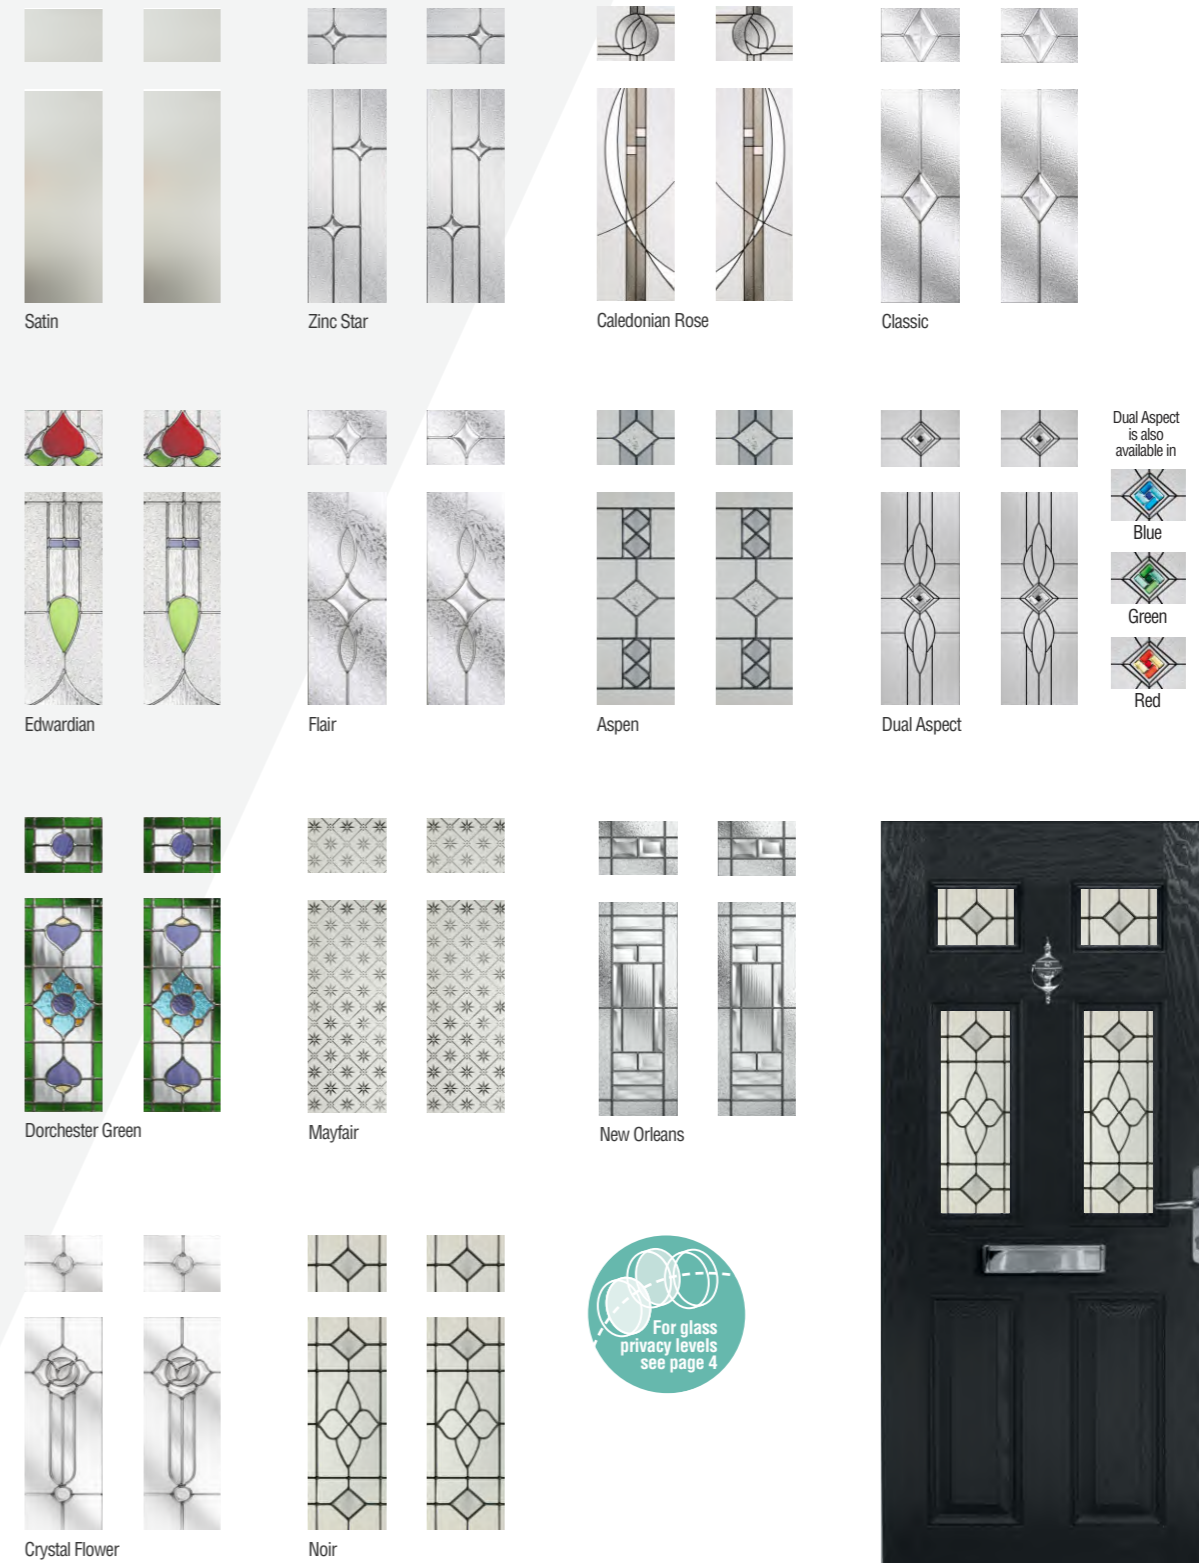

Edinburgh 4 Black with Noir glazing