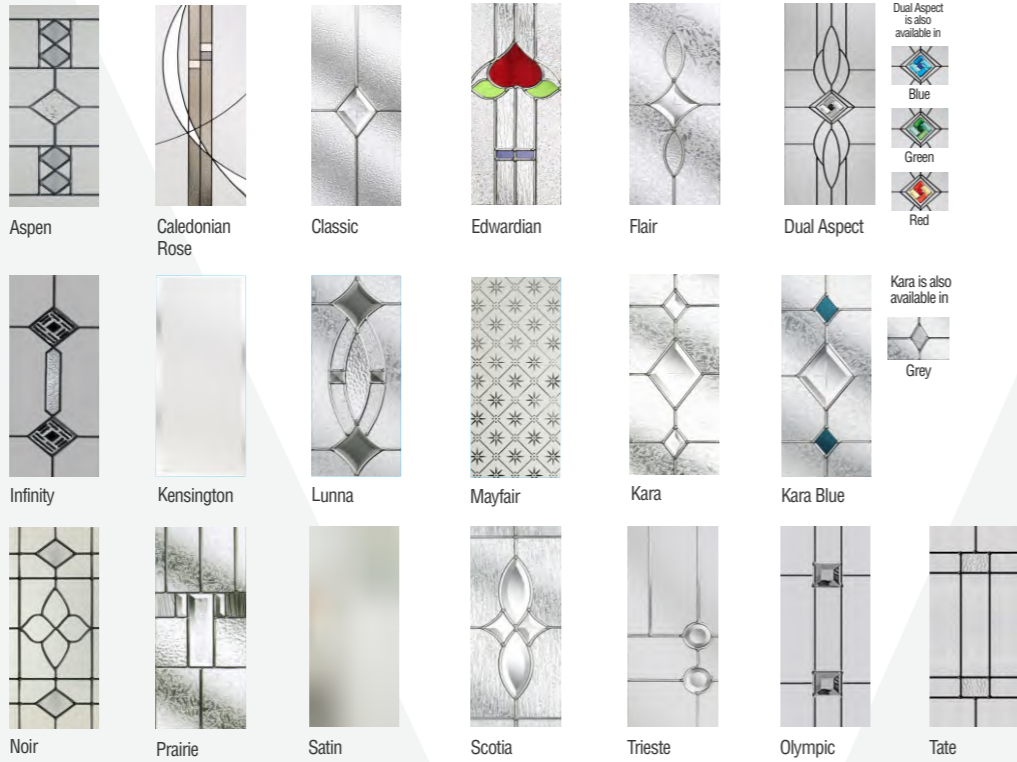

Dual Aspect Black

Dual Aspect is also available in

Lunna

Mayfair

New Orleans

Noir

Prairie

Trieste

Kara

Kara Blue

Kara is also available in

Cottage Small

Basalt Grey with Prairie glass

Cottage Windsor

Chartwell with Lunna glass

Cottage Diamond

Ultramarine Blue with Kara Blue glass

Cottage 3 Diamond

Slate Grey with Kara Grey glass

Anthracite Grey with Tahoe Black glass

Our range of stunning Inox glazed doors combine the high performance of GRP composite materials with beautiful style to give a truly contemporary look to any entranceway.

This range of doors use stainless steel glazing frames to the outside, which as well as adding a distinctive European flair, are guaranteed to keep their high shine and stunning looks for years to come.