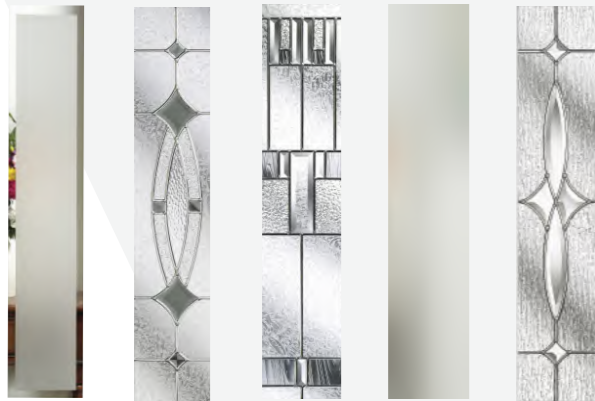

Flair Infinity Kara Kara Blue Kara Grey

Kensington Lunna Prairie Satin Scotia