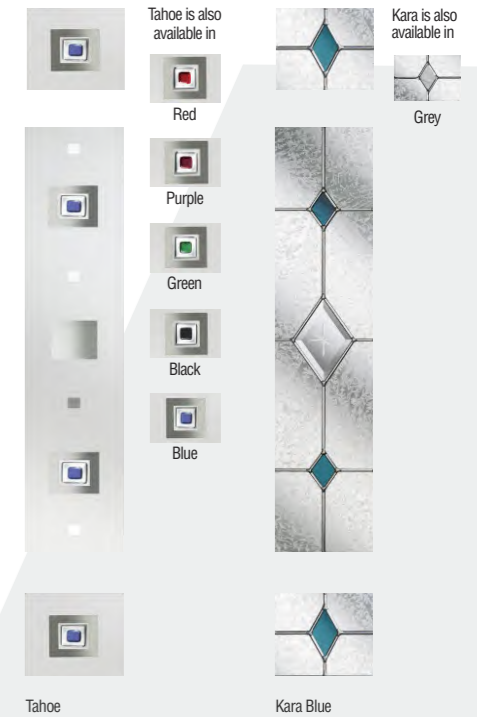

Our contemporary door range gives your home instant wow factor. Available in a huge range of colours and styles, and with a series of modern glazing designs.