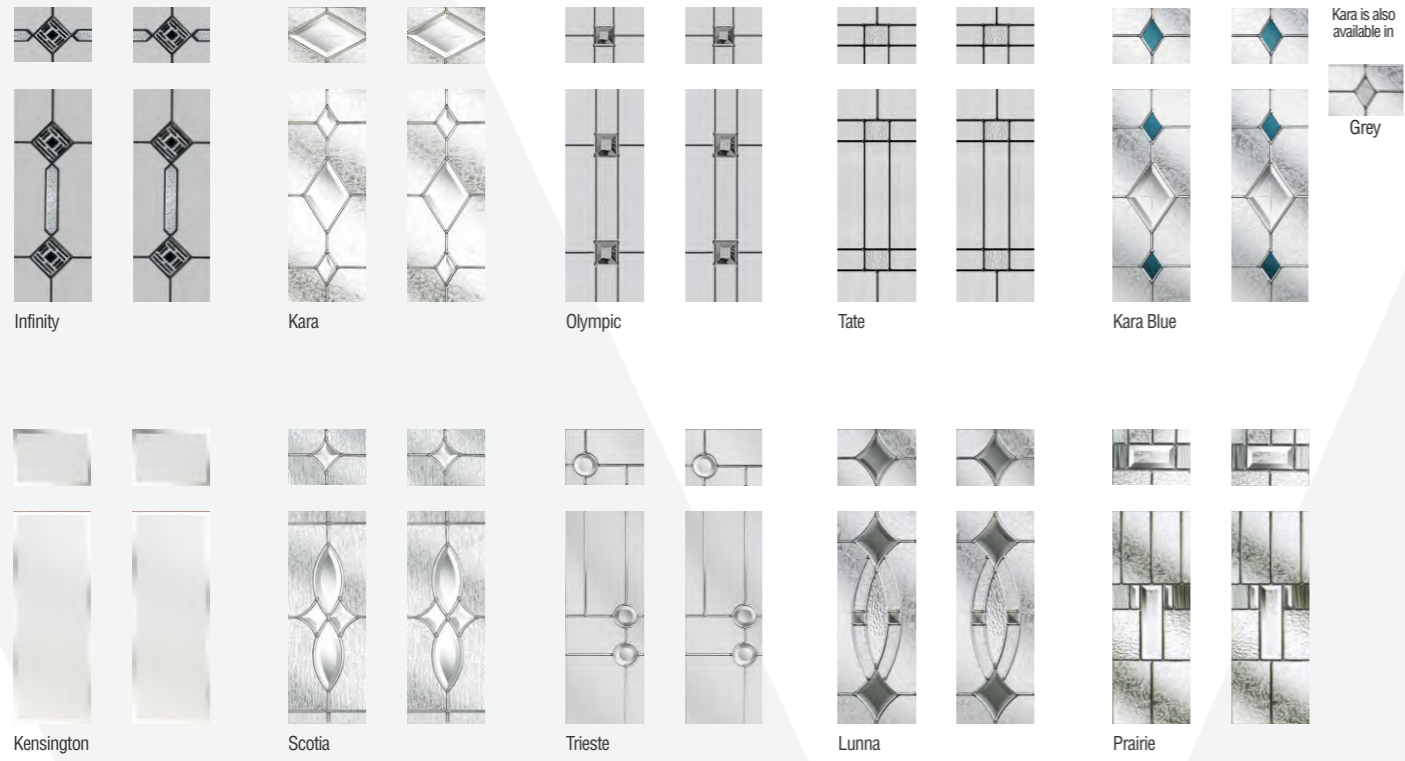

Claret Red Edinburgh 2 with Scotia glass