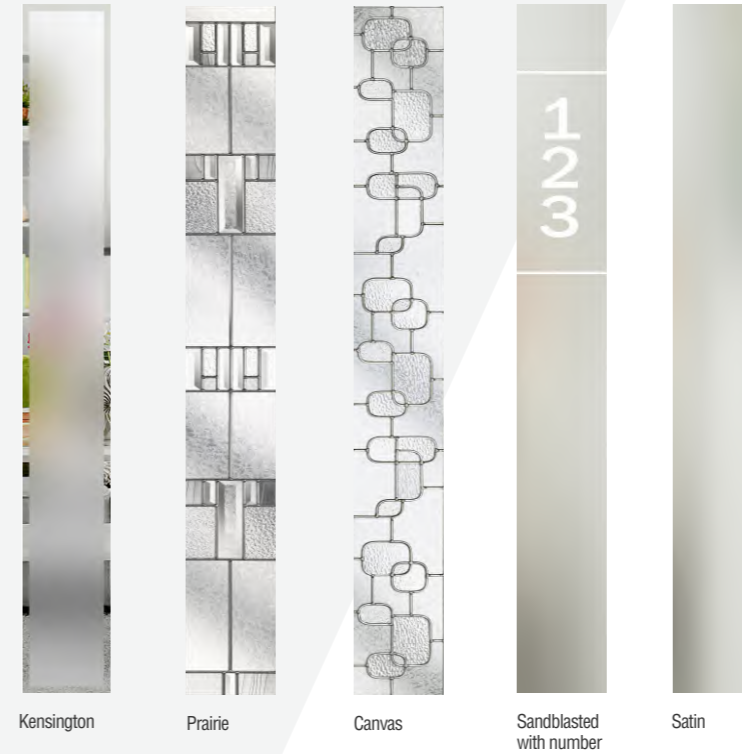

Edwardian

Miami

Sandblasted with number

Satin

Dorchester Green

Crystal Flower

New Orleans

Mayfair

Kensington

Zinc Star

Blue with New Orleans glass

Crystal Flower glass

Anthracite Grey with New Orleans glass

Purple with Delta glass

Smooth finish and a large, slim glazing panel give this door another twist on that modern, stylish look.
Glass available: clear, obscure, plus new patterns as shown.