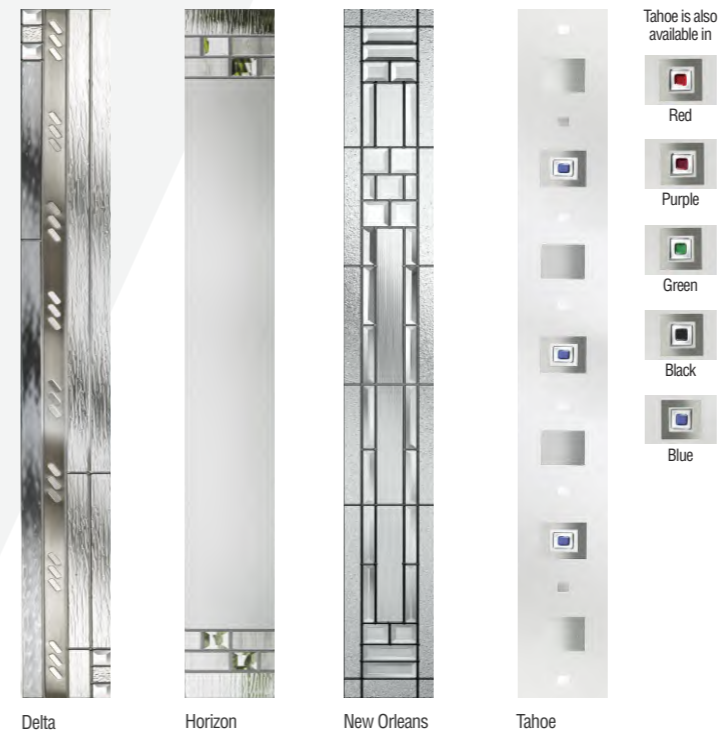

Kensington

Zinc Star

Blue with New Orleans glass

Crystal Flower glass

Anthracite Grey with New Orleans glass

Purple with Delta glass

Smooth finish and a large, slim glazing panel give this door another twist on that modern, stylish look.
Glass available: clear, obscure, plus new patterns as shown.