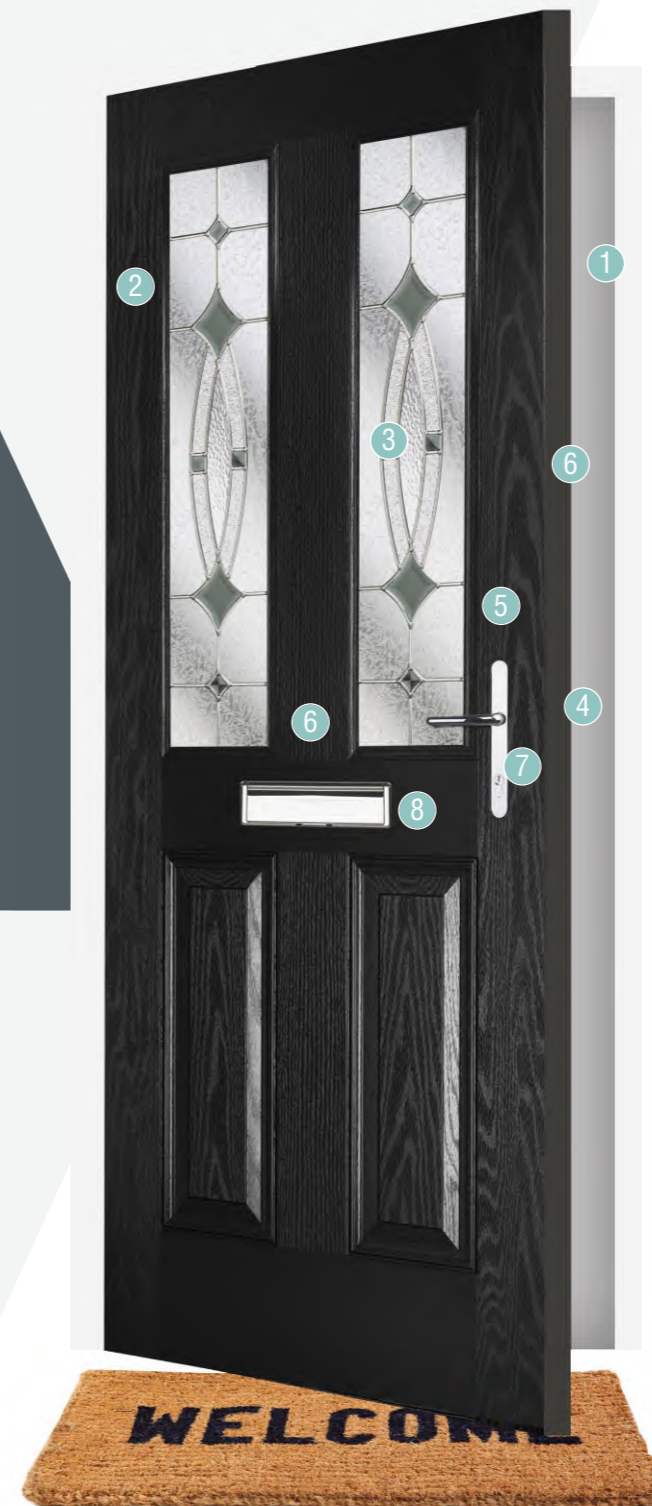

Reinforced core

The reinforced central board gives you extra reassurance that your Visage door is both solid and secure.

Secured by Design Upgrade available

"Secured by Design" is the official UK Police initiative supporting effective crime prevention and security standards for a large range of products.

- The SBD logo is the only symbol that guarantees national Police approval of the product.
- Visage doors meet the "Police Preferred Specification" and such are "Secured by Design".
- SBD option will improve your security and you may even get a discount on your home insurance cover.

Technical Specification

1. Steel reinforced 70mm PVCu frame, extruded to B7413 specifications
2. Adjustable high security hinges
3. Cassette system with 24mm toughened or laminated glass unit
4. 3 point Yale multipoint locking system with high security hookbolts that meet police preferred security specification
5. Fully sealed door leaf to prevent water penetration
6. Embossed woodgrain texture for traditional look and feel of timber
7. Stylish stainless steel handles for ultimate corrosion free performance with a "slam shut" option
8. Stylish stainless steel 180° letterplates for ultimate corrosion free performance
9. Optional high performance, low aluminium threshold providing wheelchair access, improved looks and weatherability.

UK CA All doors are UKCA marked in line with the Construction Products Regulation July 2013.

The benefits of purchasing a GRP Door

Energy Efficient

The rising cost of energy bills and the impact on the environment means we all want to keep our consumption to a minimum. Tests prove that a Visage door is 19% more thermally efficient than a 48mm solid timber core composite door and 17% more thermally efficient than a 44mm traditional timber panelled door.

Exceptional Security & Durability

Our GRP composite doors offer enhanced security thanks to its rigid polymer sub-frame, high density insulated core and high impact resistant GRP skin.