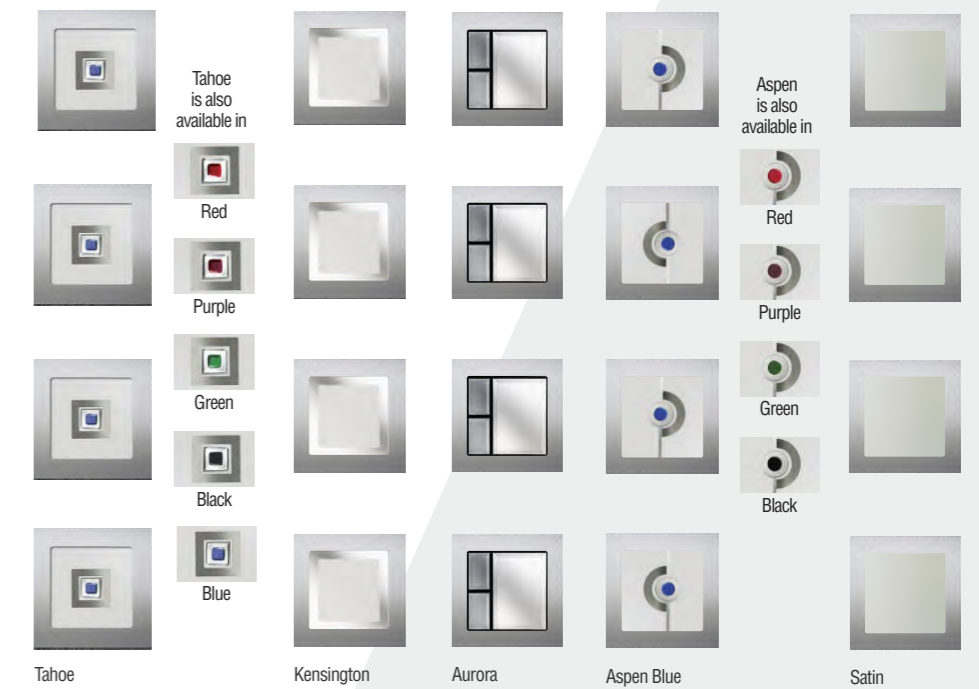

Turquoise with Aurora glass

Munich Range

Tahoe
Kensington
Aurora
Satin

Tahoe is also available in

-  Red
-  Purple
-  Green
-  Black
-  Blue

Chartwell Green with Aspen Black glass

Nice Range

Tahoe
Kensington
Aurora
Aspen Blue
Satin

Tahoe is also available in

-  Red
-  Purple
-  Green
-  Black
-  Blue

Aspen is also available in

-  Red
-  Purple
-  Green
-  Black

Traditional

Knockers

Black White Gold Chrome Satin

Spy hole option for Knockers

Letterplates

Black White Gold

Chrome Satin Antique Black

Inner protective housing has unique concealed hinge to prevent attack. Inner flap has positive stop feature for maximum protection. SBD Letterbox only.

Handles

Black White Gold Chrome Satin Antique Black

Antique Black features a traditional textured, hammered finish.

Viewers

Available in Brass and Chrome

Numbers

Gold Chrome

Rim Latch