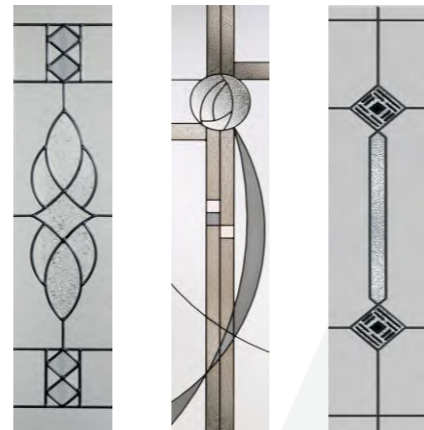

Our contemporary door range gives your home instant wow factor. Available in a huge range of colours and styles, and with a series of modern glazing designs.