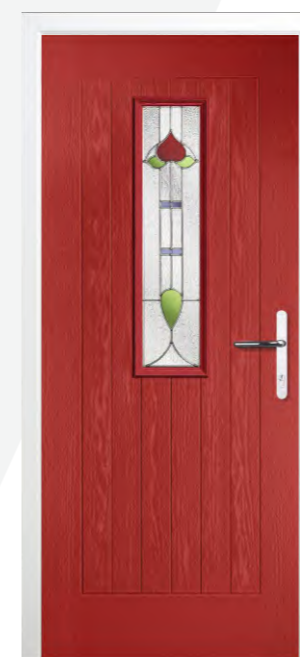

Mini Blind (only available in white)

Mini blind right hand mechanism only when viewed from the inside.

Sandblasted with Number

Satin

Georgian Bar

Inserted in glass or surface mounted Astragal Bar option.

Cottage Slim