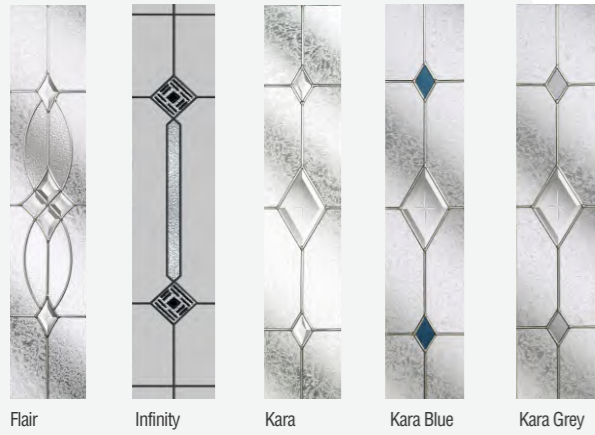

As the Bamburgh is a number one choice among our customers we now provide a far greater selection of decorative styles. Many of our glass models are brand new and are reflective of the very latest technology in the industry. All decorative designs are hand crafted and small inclusions and uneven surfaces are all part of the handcrafted character of the glazing and should not be deemed as a fault.