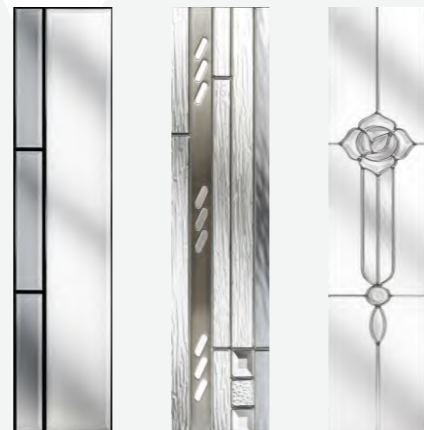

Our contemporary door range gives your home instant wow factor. Available in a huge range of colours and styles, and with a series of modern glazing designs.