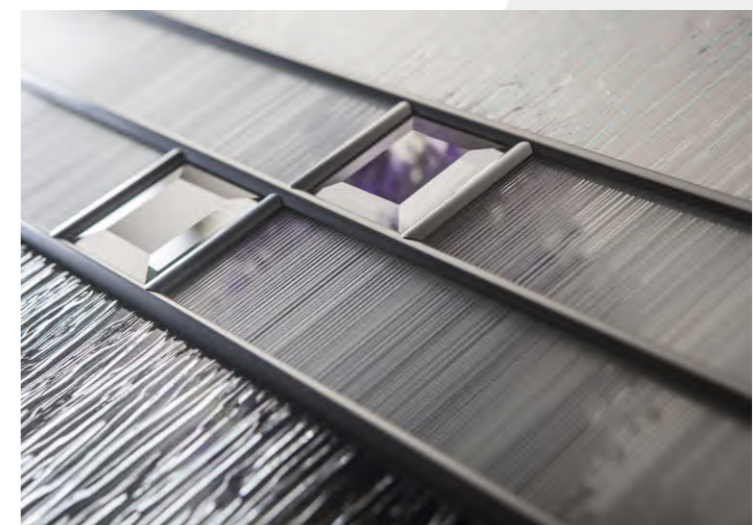

Horizon detail