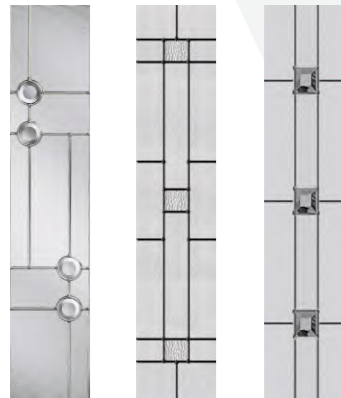

Trieste Tate Olympic