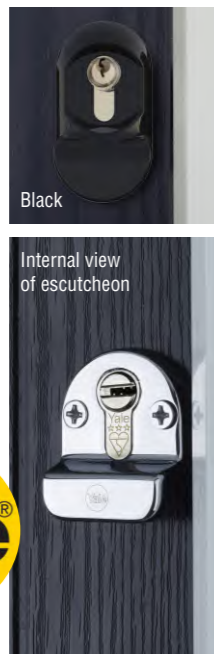

* Please note that for complete security the locks should be fully engaged by lifting the handle and engaging the key

Heritage finger pull escutcheon

- Eliminates the need for handles.
- Complements both contemporary and period door designs, with the key escutcheon fitted to the top section of door.
- On closing, the door is locked on the latch and the key is needed to gain entry from outside. Full security is achieved by turning the key to engage the deadbolt.