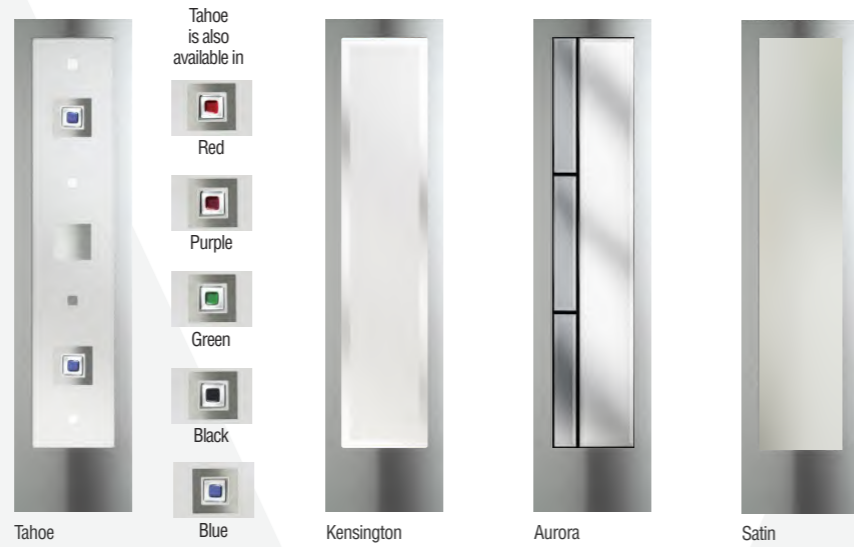

This range of doors use stainless steel glazing frames to the outside, which as well as adding a distinctive European flair, are guaranteed to keep their high shine and stunning looks for years to come.

This door features a fixed stainless steel bar or bow handle on both sides. On closing, the door will automatically lock and the key is needed to gain entry from outside.

If you prefer a plain look, choose satin glazing. Glazing has built in obscurity – see page 4.

Bern
Black with Kensington glass

Lyon
White with Aurora glass

Munich
Buckingham Grey with Tahoe Blue glass

Nice
Colza Yellow with Tahoe Blue glass

Internal view of the Inox door

Black with Taho Blue glass

Bern Range