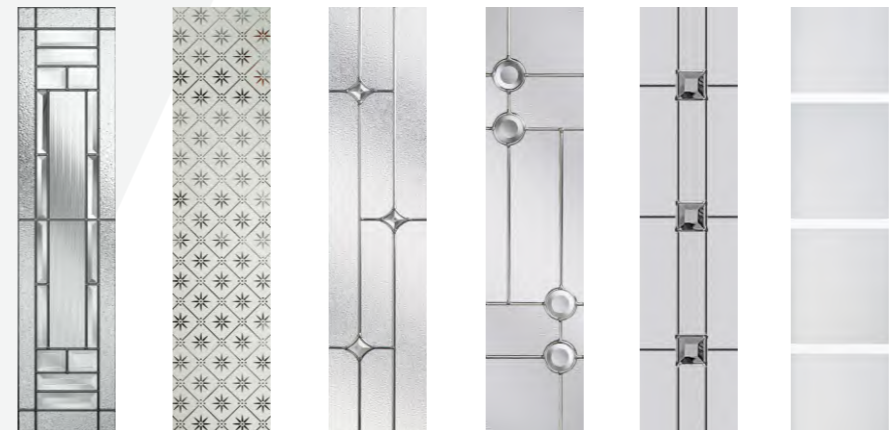

Our contemporary door range gives your home instant wow factor. Available in a huge range of colours and styles, and with a series of modern glazing designs.