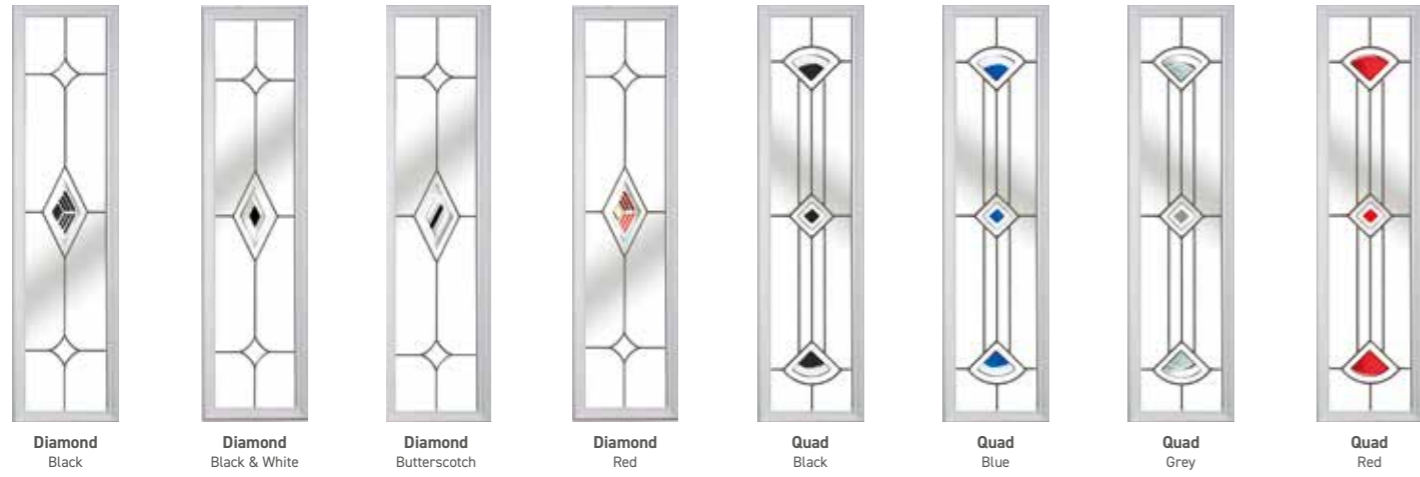

Solidor[®]
EXCLUSIVE

Artistic Glass

Inspired by classical artistic styles, such as art deco, minimalism, and the impressionist movement, The Modernist Range of glass is unique to Solidor.

Fairmont

Paramount

Wiltern

Gaumont

Tate

Fairmont

Paramount

Wiltern

Tate

Traditional Range Backing glass required

Trio Square Black, Trio Square Blue, Trio Square Butterscotch, Trio Square Green, Trio Square Grey, Trio Square Red, Trio Square Sea Green

Diamond Black, Diamond Black & White, Diamond Butterscotch, Diamond Red, Quad Black, Quad Blue, Quad Grey, Quad Red