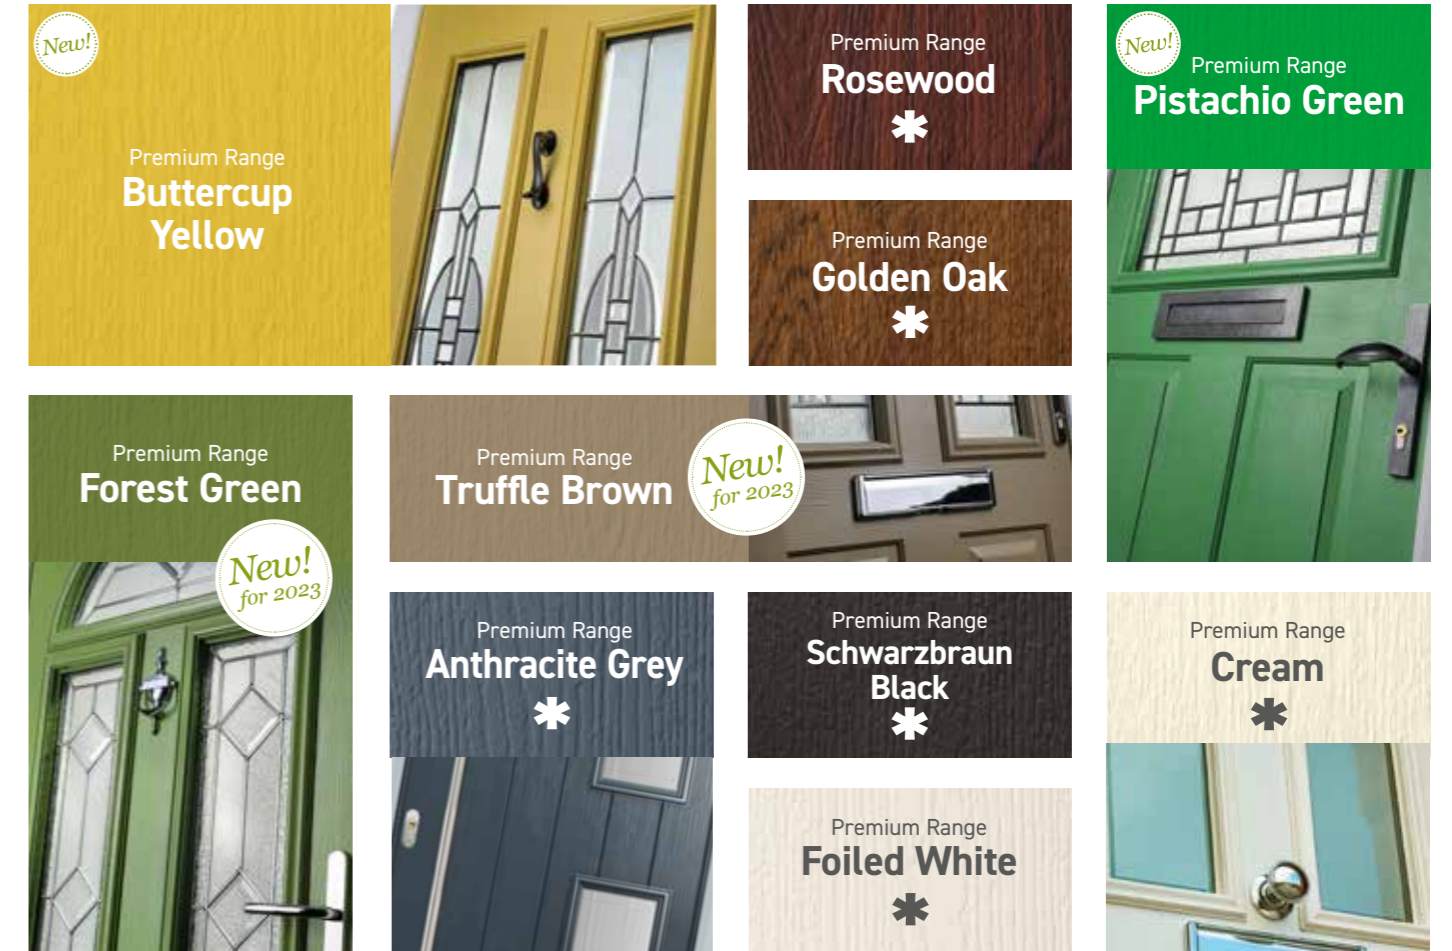

Luxury Range

RAL Colour Match for Solidor Door Skins

White - RAL 9016	Twilight Grey - Pantone 7544	Tangerine - RAL 2009
Painswick - RAL 7038	Truffle Brown - Bespoke Colour	Golden Oak - Foiled Material
Rosewood - Foiled Material	Green - RAL 6009	Pistachio - Bespoke Colour
Midnight Grey - RAL 2303010	Anthracite Grey - RAL 7016	French Grey - RAL 7001
Forest Green - Bespoke Colour	Foiled White - RAL 9010	Irish Oak - Foiled Material
Chartwell Green RAL 6021 (not a perfect match)	Buttercup - Bespoke Colour	Peacock Blue - BS381C103
Blue - RAL 5011	Duck Egg Blue British Standard Range 4800/5252 REF 20-C-33	Ruby Red - RAL 3003
Schwarzbraun - RAL 8022	Black - RAL 9005	
Cream - RAL 9001		

A Colourful Entrance

Bringing you the latest trends right to your door

Premium Range

* Available as a door and / or a frame option ▲ Available as frame option for white internal only

Standard Range

* Available as a door and / or a frame option