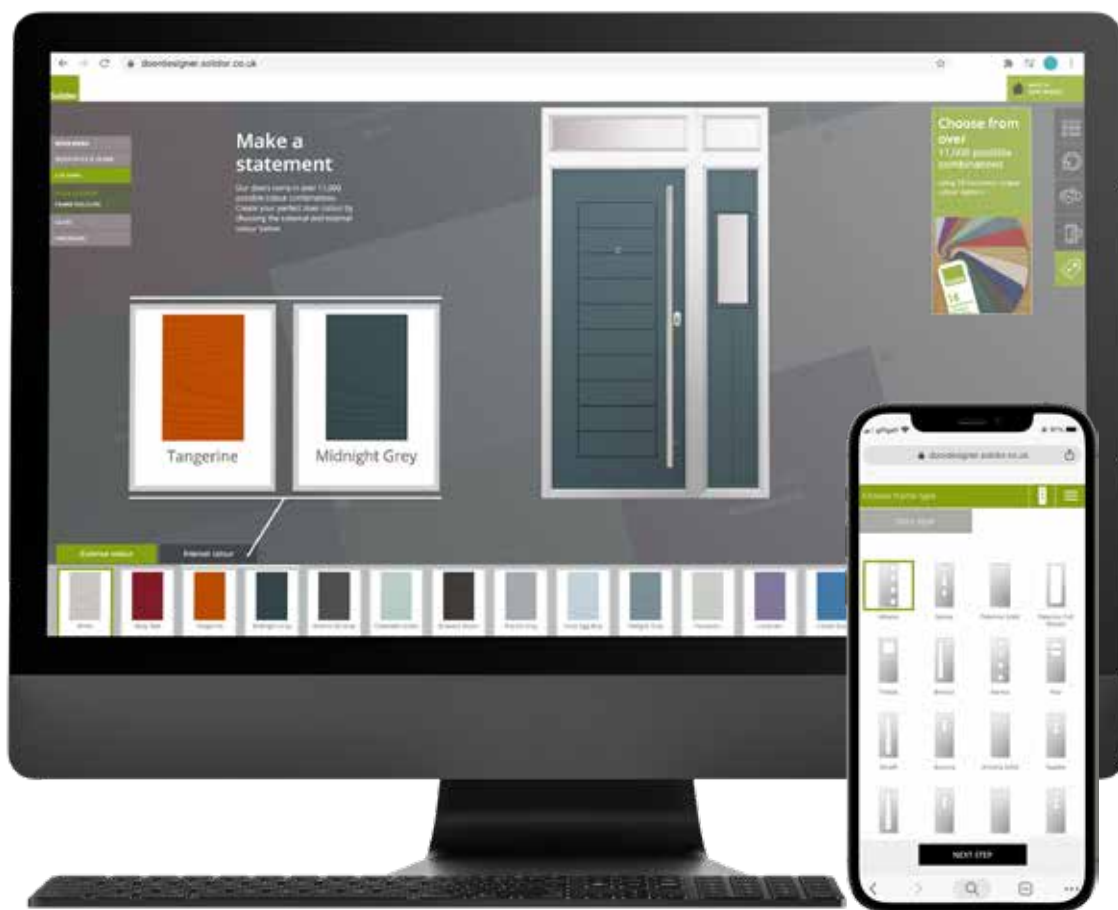

Design your dream door

Choose a door style and request a quotation from an approved installer,
Admiral Windows, in Oxfordshire

01865 788 333
sales@admiralwindows.co.uk

To create your perfect Solidor go online

<https://www.admiralwindows.co.uk/composite-entrance-doors>

Edition 22