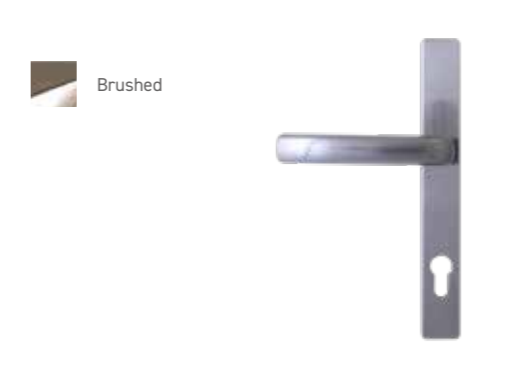

Door Knockers

Doctor

Premium 7" Doctor

Urn

Available with or without spyhole

Pony Tail

Stainless Steel

Lion

Not available on Tenby 4, Conway 3, Ludlow, Edinburgh, Harlech or Nottingham

Viewer

Letterplates

The Architectural Range

Knocker

Lever / Lever inline handle

Letterplate (Opens inwards)

The Classical Range

Bullring Knocker

Lever / Lever inline handle

Pull Knob

Letterplate (opens inwards)

Butt Hinge

-  Gold
-  White
-  Black
-  Silver

Hinges

Our new slimline, PAS 24 tested, face fixed flag hinge is sleek and modern. Available for open in doors only.