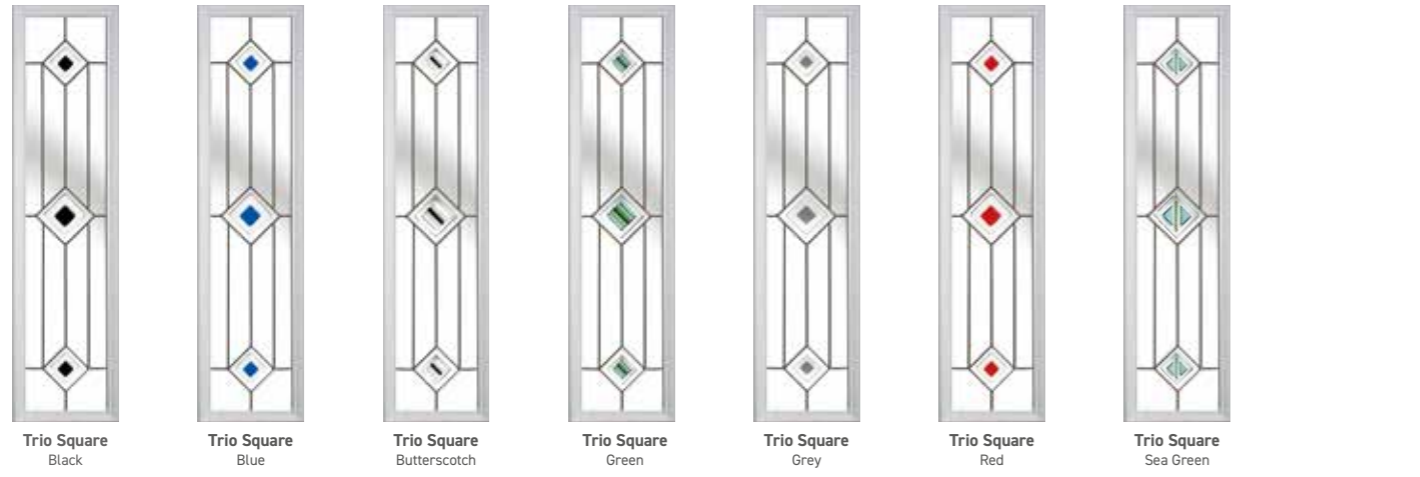

Solidor[®]
EXCLUSIVE

Artistic Glass

Inspired by classical artistic styles, such as art deco, minimalism, and the impressionist movement, The Modernist Range of glass is unique to Solidor.

Fairmont

Paramount

Wiltern

Gaumont

Tate

Fairmont

Paramount

Wiltern

Tate

Traditional Range Backing glass required

Trio Square Black, Trio Square Blue, Trio Square Butterscotch, Trio Square Green, Trio Square Grey, Trio Square Red, Trio Square Sea Green

Diamond Black, Diamond Black & White, Diamond Butterscotch, Diamond Red, Quad Black, Quad Blue, Quad Grey, Quad Red